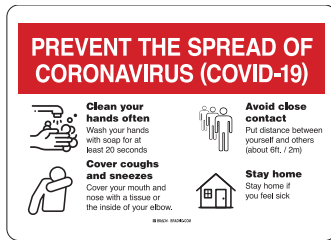

Help stop the spread

COVID-19 Safety Solutions

In partnership with our distribution network, Brady is a committed supplier to our customers, as we've been for more than 100 years. Now, when it's more important than ever, we are supplying signs and signage solutions to help fight COVID-19 during this rapidly changing global challenge. With healthcare and public access signage as priority, these signage solutions are key reminders of what to do to help stop the spread of the virus. From signage, posters, printing systems and more, Brady is ready to assist you. Check out what's available for your needs right now, and visit BradyID.com/COVID19 for more products and updates.