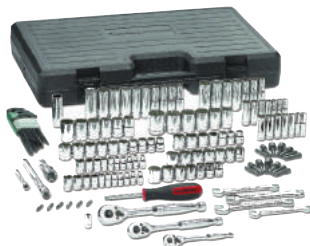

- 90-Tooth gear delivers a 4° swing arc to turn a fastener in tight confines
- Highly visible On/Off markings on the head
- Exceeds ASME torque performance requirements
- Teardrop low profile head and flush mounted On/Off switch allow better access in tight spaces
- Dual material handles for improved grip

Part No.	Description	List Price	Promo Price
81007T	1/4" Dr. 90T TEARDROP Ratchet 6" Dual Material Grip	\$55.81	\$28.70
81208T	3/8" Dr. 90T TEARDROP Ratchet 9" Dual Material Grip	\$101.86	\$52.37
81303T	1/2" Dr. 90T TEARDROP Ratchet 11" Dual Material Grip	\$110.96	\$57.06

GEARWRENCH® Bolt Biter™ Sets

GEARWRENCH® Ratcheting Wrench Set

Part No.	Description	List Price	Promo Price
86958	10 pc. 12 Point Ratcheting Combination SAE Wrench Set	\$175.10	\$79.99

GEARWRENCH® Mechanics Tool Set

Part No.	Description	List Price	Promo Price
80931	141 Piece 1/4", 3/8" & 1/2" Drive 6 & 12 Point Standard & Deep SAE/Metric Mechanics Tool Set	\$320.60	\$144.71

This Offer Is Good While Supplies Last!

For more product information visit www.gearwrench.com